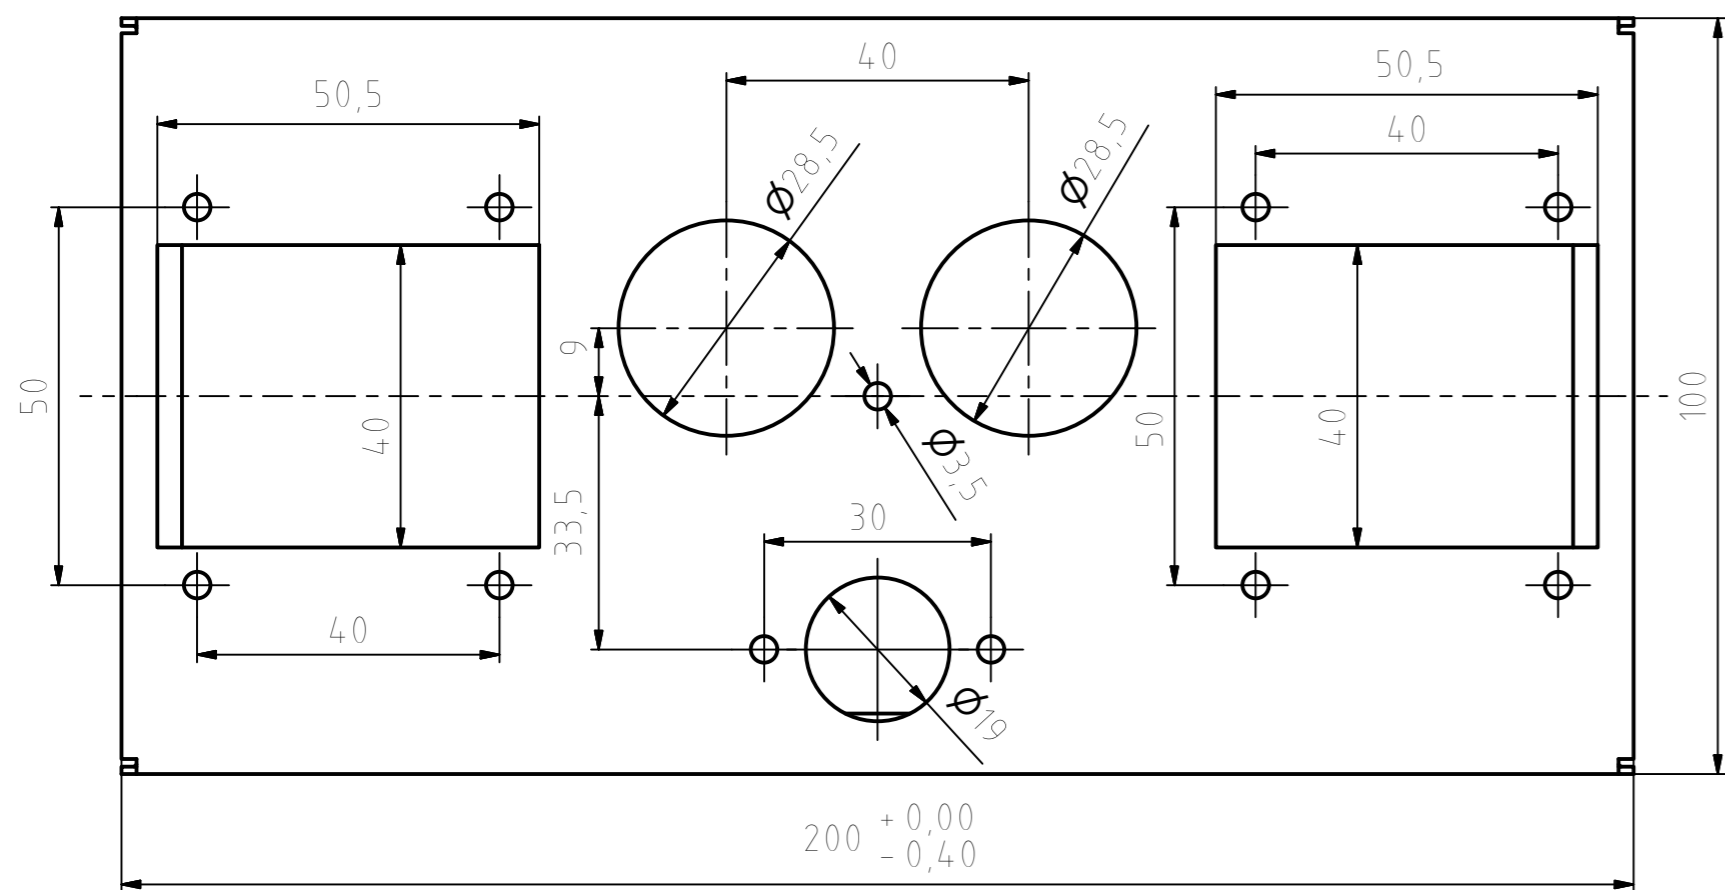

spasovat na Horni kryt

spasovat na Horni kryt

Designed by TEKTOTRONIC	Checked by	Approved by	Date	Date 1.2.2019
			ŠASI	Sheet 2 / 10