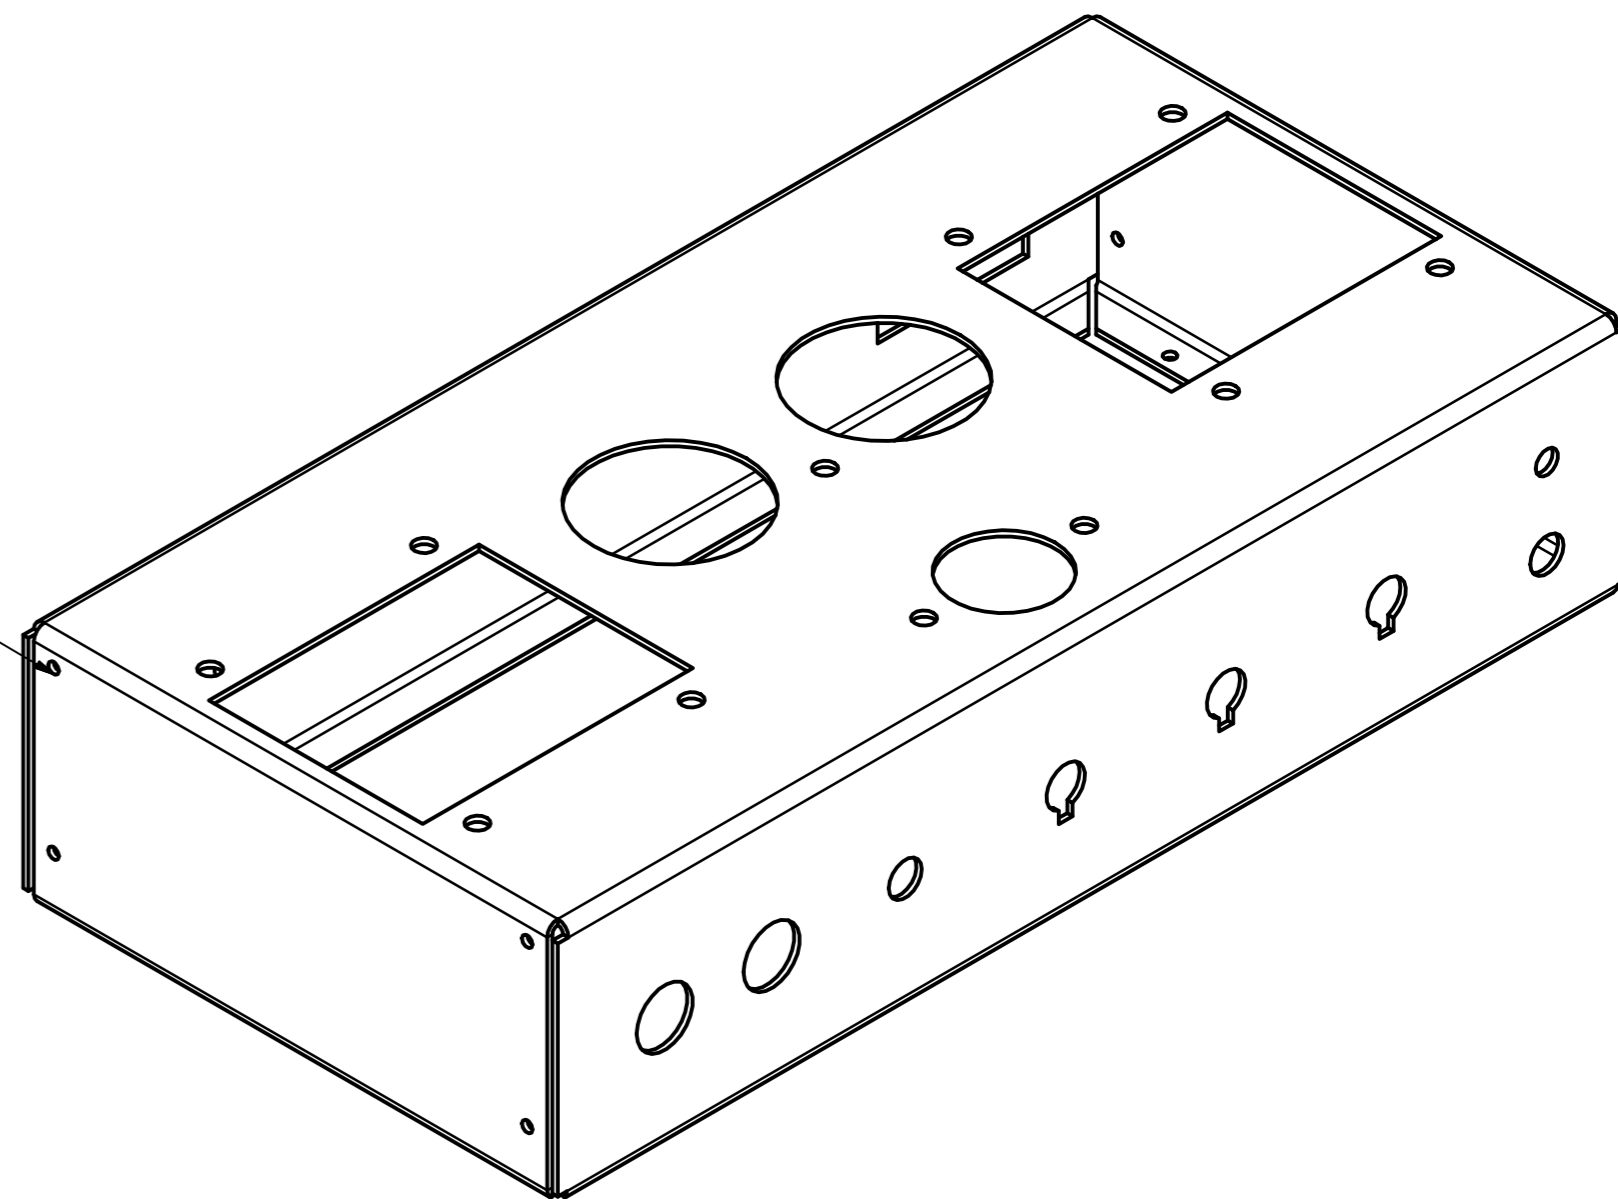

spasovat na Horni kryt

spasovat na Horni kryt

Designed by TEKTOTRONIC	Checked by	Approved by	Date	Date 1.2.2019
			ŠASI	Sheet 2 / 10