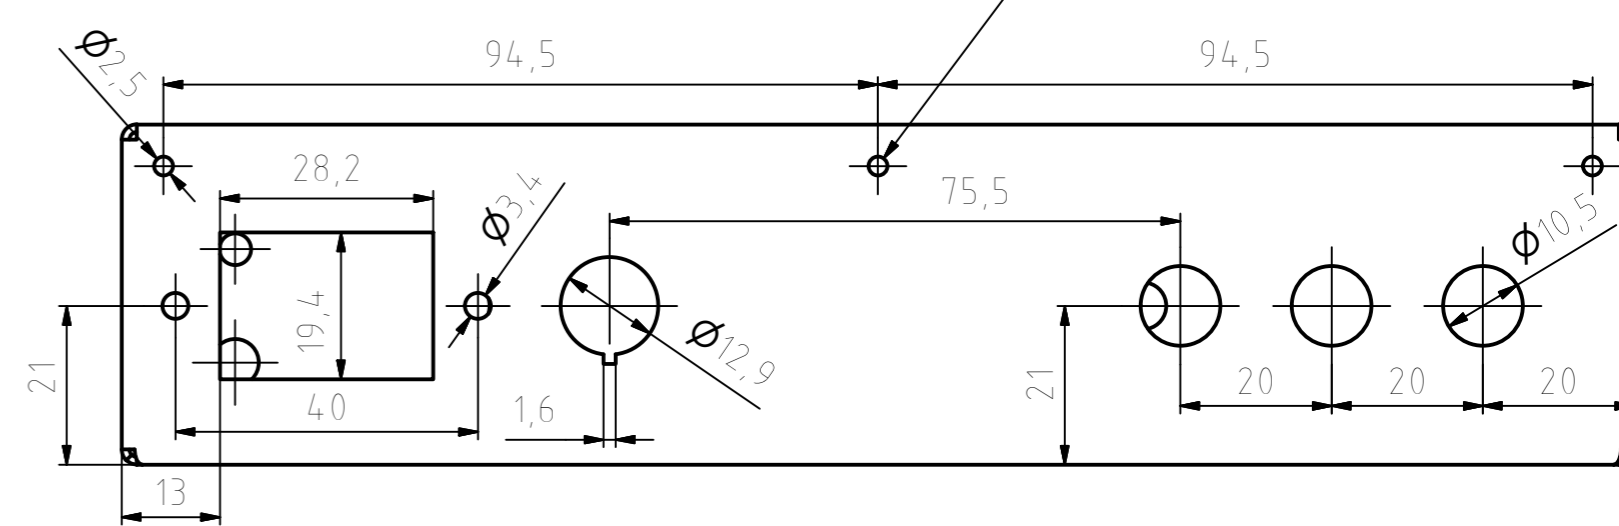

spasovat na Horni kryt

spasovat na Horni kryt

Designed by TEKTOTRONIC	Checked by	Approved by	Date	Date 1.2.2019
			ŠASI	Sheet 2 / 10