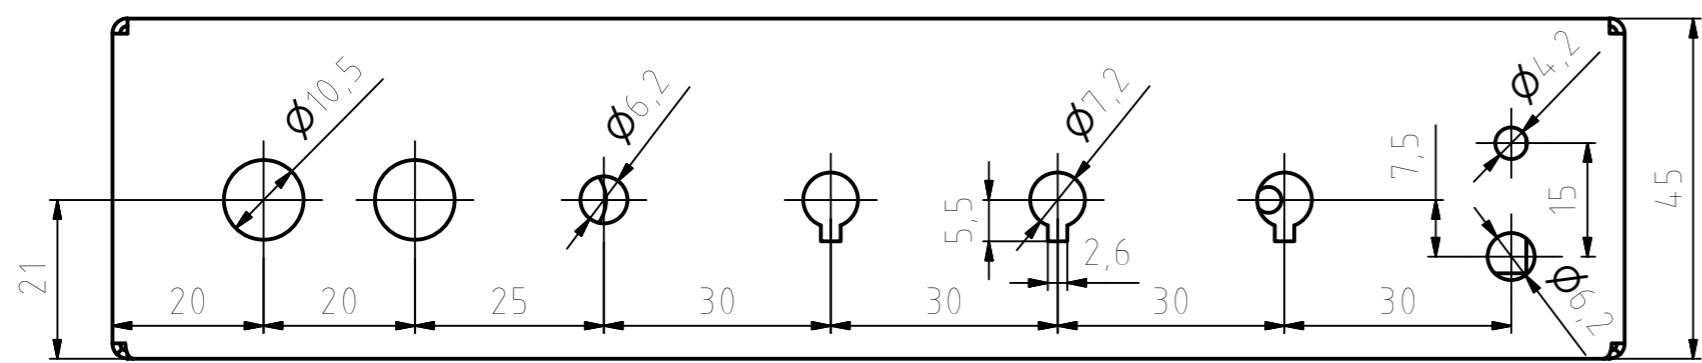

spasovat na Horni kryt

spasovat na Horni kryt

Designed by TEKTOTRONIC	Checked by	Approved by	Date	Date 1.2.2019
			ŠASI	Sheet 2 / 10