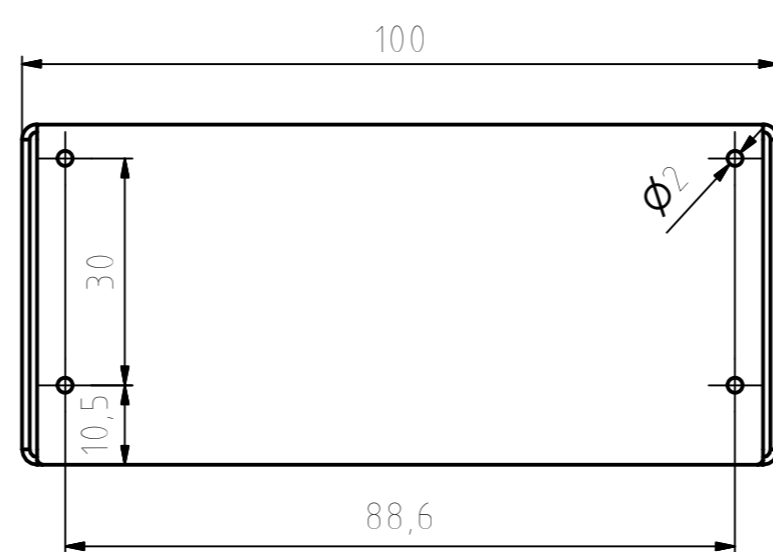

spasovat na Horni kryt

spasovat na Horni kryt

Designed by TEKTOTRONIC	Checked by	Approved by	Date	Date 1.2.2019
			ŠASI	Sheet 2 / 10